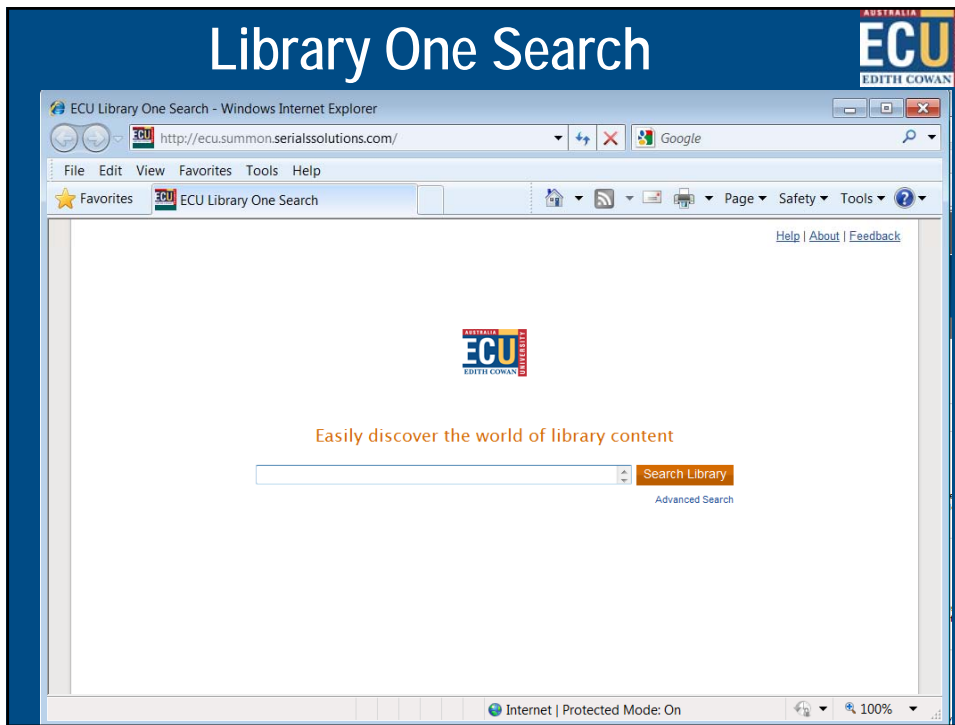

This slide displays two search results for the title "Prehistory of Australia" by author "Mulvaney, D". Both results include an "Availability: Check Availability" link. The first result is categorized as "Web Resources" and features a globe icon, which is circled in red. The second result is categorized as "Course Reading" and features a laptop icon, also circled in red. To the right of these results is a portrait of a man with black-rimmed glasses and a light blue shirt, looking directly at the camera with a neutral expression.